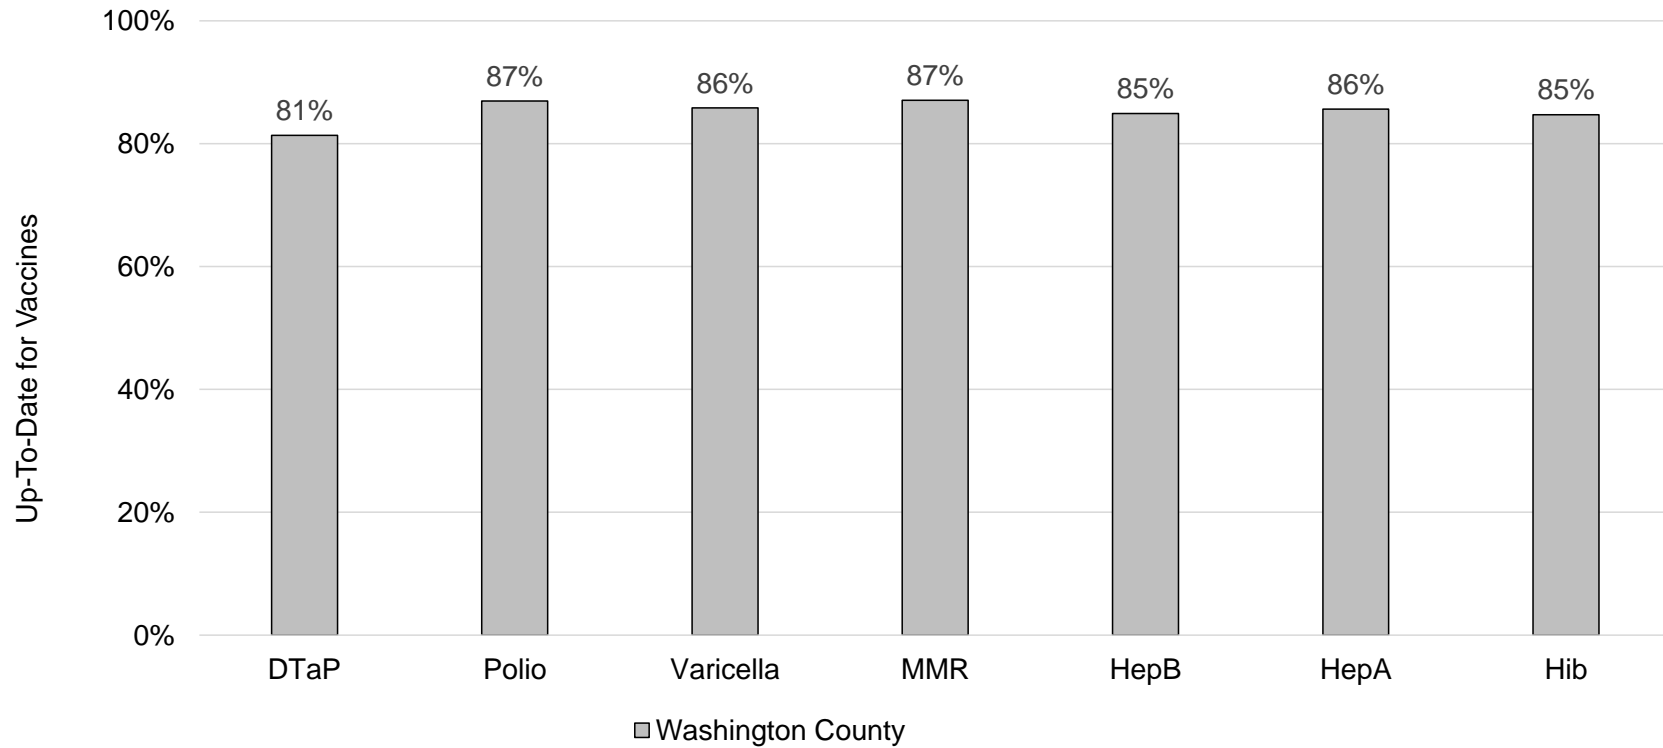

### How many kids younger than school-age\* are up-to-date on vaccines in your county?

\*Children age 19 months as of 01/12/2022 through 5 years as of 09/01/2021

Assessment date: 05/02/2022

Data source: Oregon Alert IIS